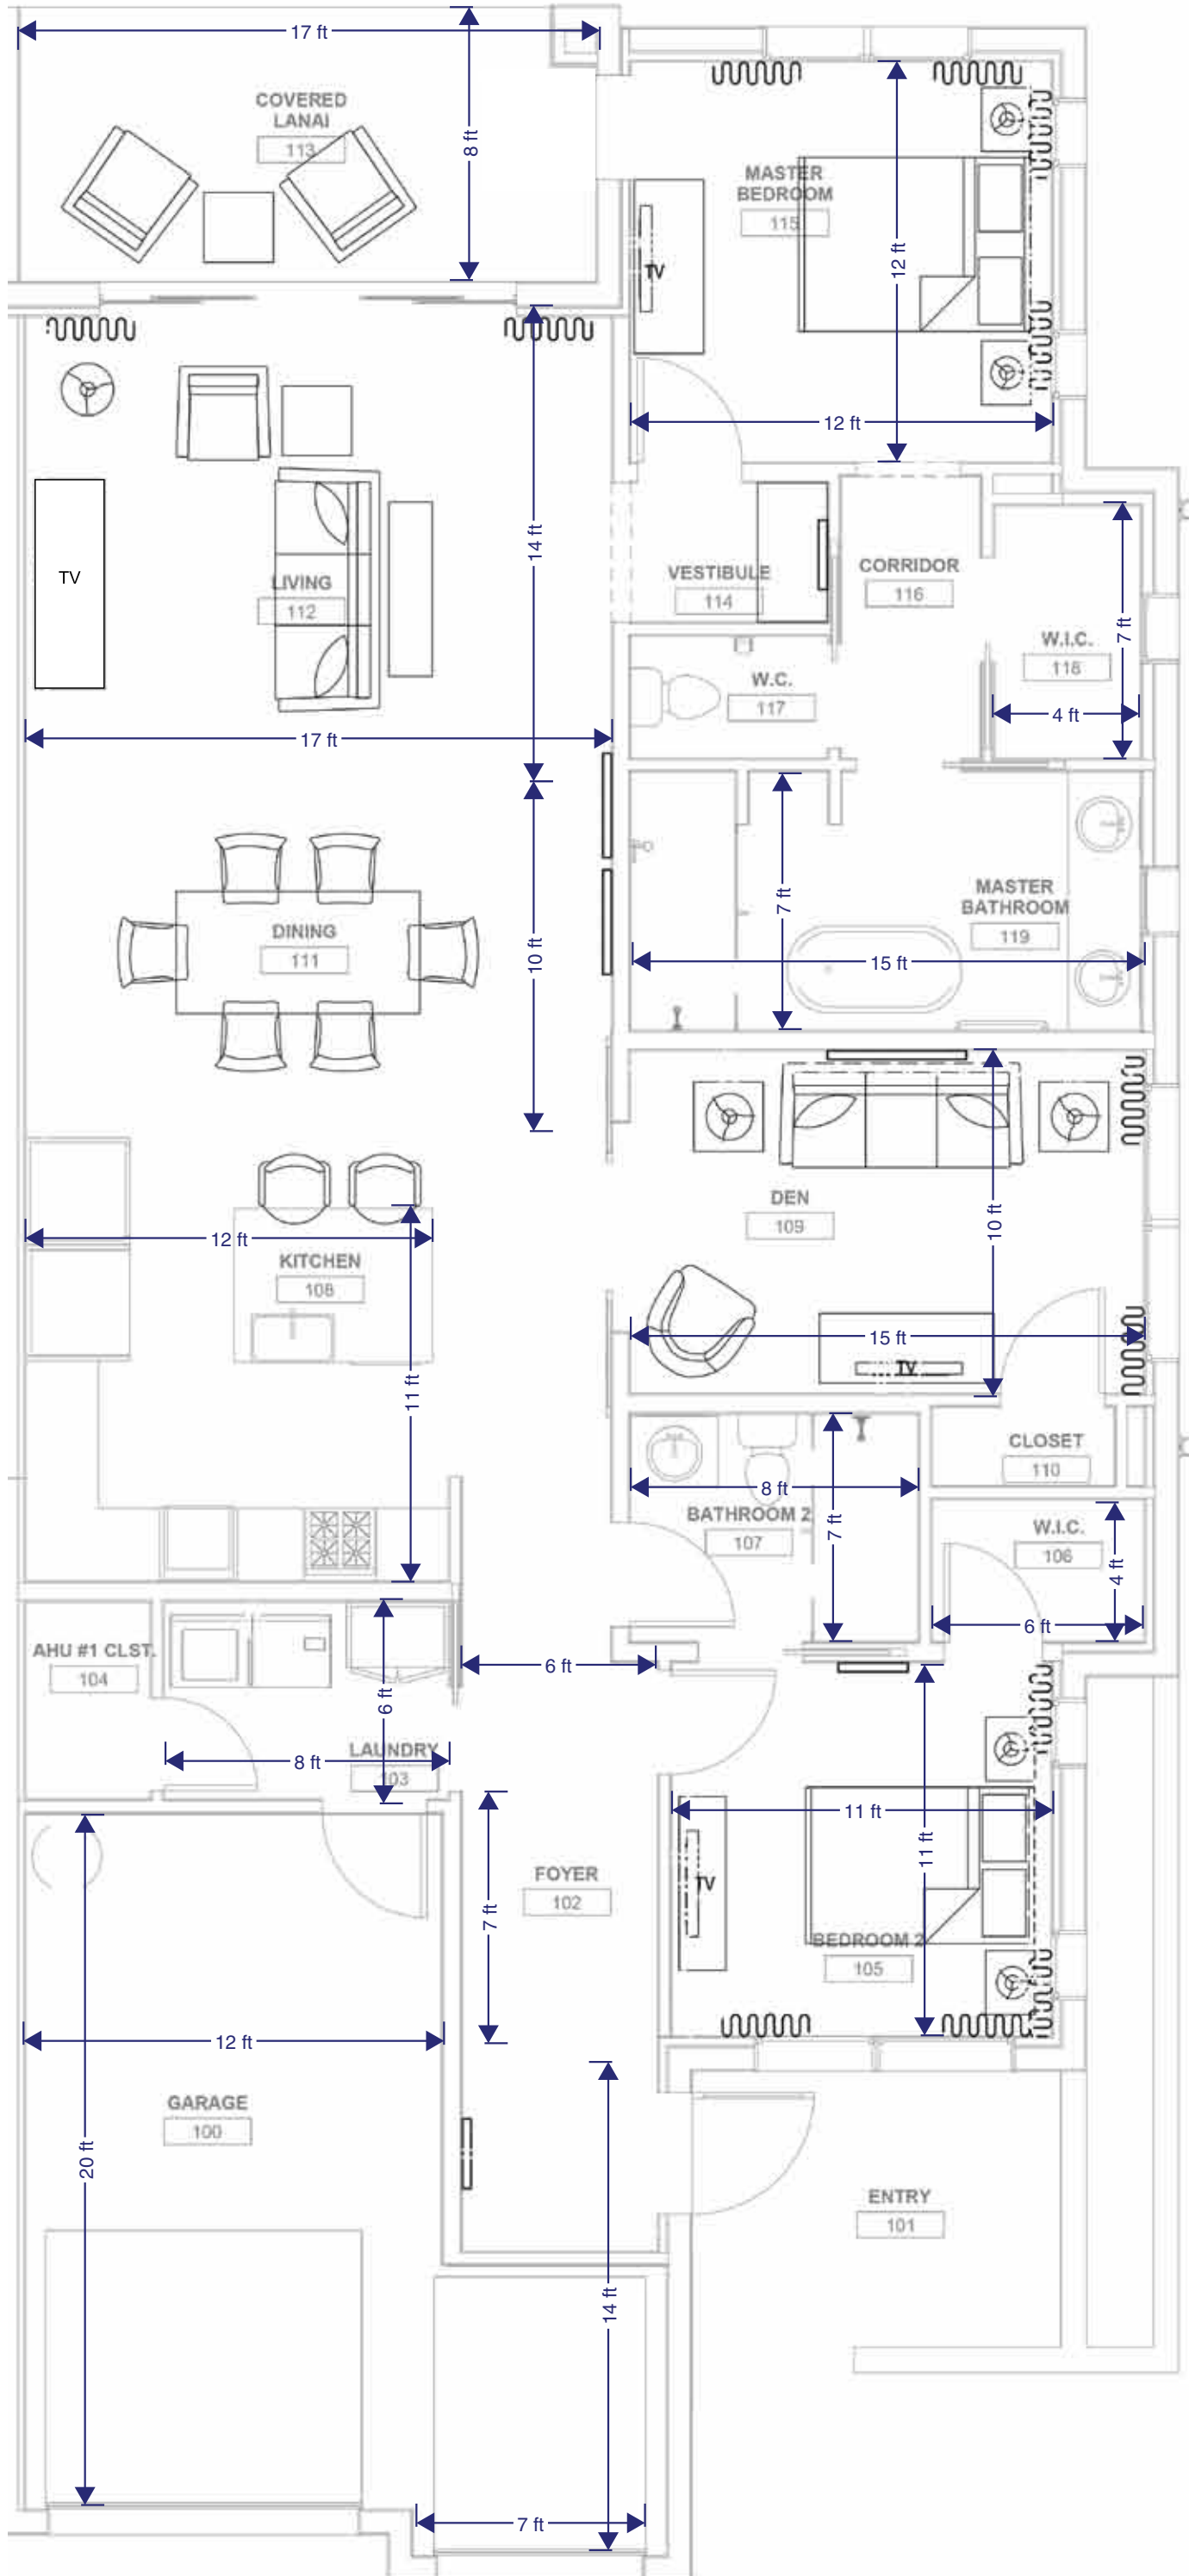

The Largo

1,700 sq. ft. | 2 Bedroom | 2 Bathroom | Garage

Exquisitely appointed with the finest finishes and fixtures, our Cottages offer a 1-car garage, lanai, walk-in closets, full kitchen, and laundry room to suit your needs.